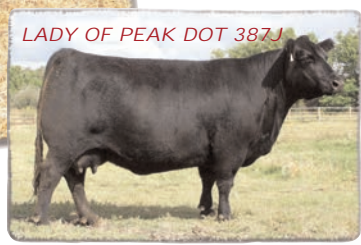

BW: 90lbs 205DWT: 748lbs
Sale Feature
7 bulls by
Bardolia of Peak Dot 963H
These flush brothers by Dynamite and Encore are some of the thickest deepest bulls ever raised at Peak Dot. Their dam, the awesome Panama daughter has made the elite dams list in Canada. She descends from a long line of highly accomplished, fertile Bardolia dams. An ultimate calf-raiser that out produces herself every time by breeding on the first service and raising a big heavy calf. She earned a progeny weaning ratio of 105 on her last 6 calves and is a prolific embryo producer. She was one of the top selling females in the 2008 fall sale to Bob Lane of the UK.

A stand out bull from the spring bull pen. With a wide back and low center of gravity he is a near replica of his sire Peak Dot Predominant 92S

A Predominant herdsire candidate loaded with thickness, muscle and style out of our foundation cow Lady of Peak Dot 387J. Lady of Peak 387J is one of our top embryo producing cows, she is owned with 7L farms.

A smooth-patterned, attractive, calving ease bull by the Canadian Outcross sire Old Post. His dam is owned with Bandura Ranches and serves in both the Bandura and Peak Dot embryo program.