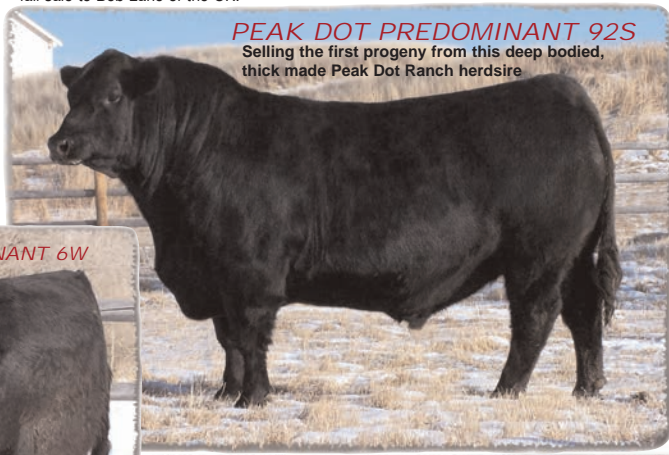

BW: 90lbs 205DWT: 748lbs
Sale Feature
7 bulls by
Bardolia of Peak Dot 963H
These flush brothers by Dynamite and Encore are some of the thickest deepest bulls ever raised at Peak Dot. Their dam, the awesome Panama daughter has made the elite dams list in Canada. She descends from a long line of highly accomplished, fertile Bardolia dams. An ultimate calf-raiser that out produces herself every time by breeding on the first service and raising a big heavy calf. She earned a progeny weaning ratio of 105 on her last 6 calves and is a prolific embryo producer. She was one of the top selling females in the 2008 fall sale to Bob Lane of the UK.

A stand out bull from the spring bull pen. With a wide back and low center of gravity he is a near replica of his sire Peak Dot Predominant 92S

A Predominant herdsire candidate loaded with thickness, muscle and style out of our foundation cow Lady of Peak Dot 387J. Lady of Peak 387J is one of our top embryo producing cows, she is owned with 7L farms.

A smooth-patterned, attractive, calving ease bull by the Canadian Outcross sire Old Post. His dam is owned with Bandura Ranches and serves in both the Bandura and Peak Dot embryo program.