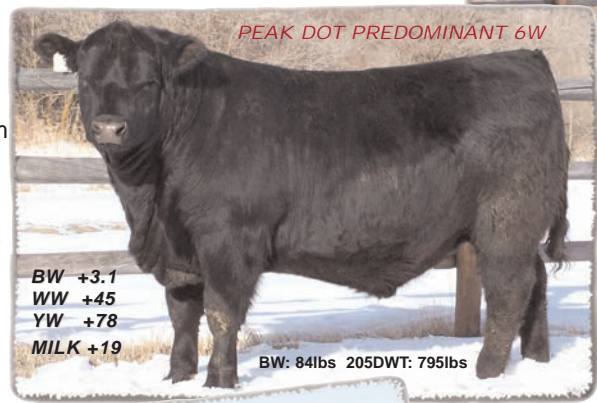

BW: 90lbs 205DWT: 748lbs
Sale Feature
7 bulls by
Bardolia of Peak Dot 963H
These flush brothers by Dynamite and Encore are some of the thickest deepest bulls ever raised at Peak Dot. Their dam, the awesome Panama daughter has made the elite dams list in Canada. She descends from a long line of highly accomplished, fertile Bardolia dams. An ultimate calf-raiser that out produces herself every time by breeding on the first service and raising a big heavy calf. She earned a progeny weaning ratio of 105 on her last 6 calves and is a prolific embryo producer. She was one of the top selling females in the 2008 fall sale to Bob Lane of the UK.

A stand out bull from the spring bull pen. With a wide back and low center of gravity he is a near replica of his sire Peak Dot Predominant 92S

A Predominant herdsire candidate loaded with thickness, muscle and style out of our foundation cow Lady of Peak Dot 387J. Lady of Peak 387J is one of our top embryo producing cows, she is owned with 7L farms.

A smooth-patterned, attractive, calving ease bull by the Canadian Outcross sire Old Post. His dam is owned with Bandura Ranches and serves in both the Bandura and Peak Dot embryo program.